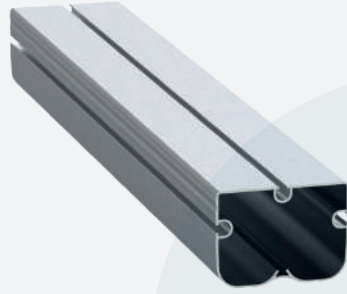

82,4x60,3 Kumaş Profili
82,4x60,3 Fabric Support Profile

Ürün Kodu / Product Code 37216

Ağırlık / Weight 1,280 kg/m
2,822 lb/m