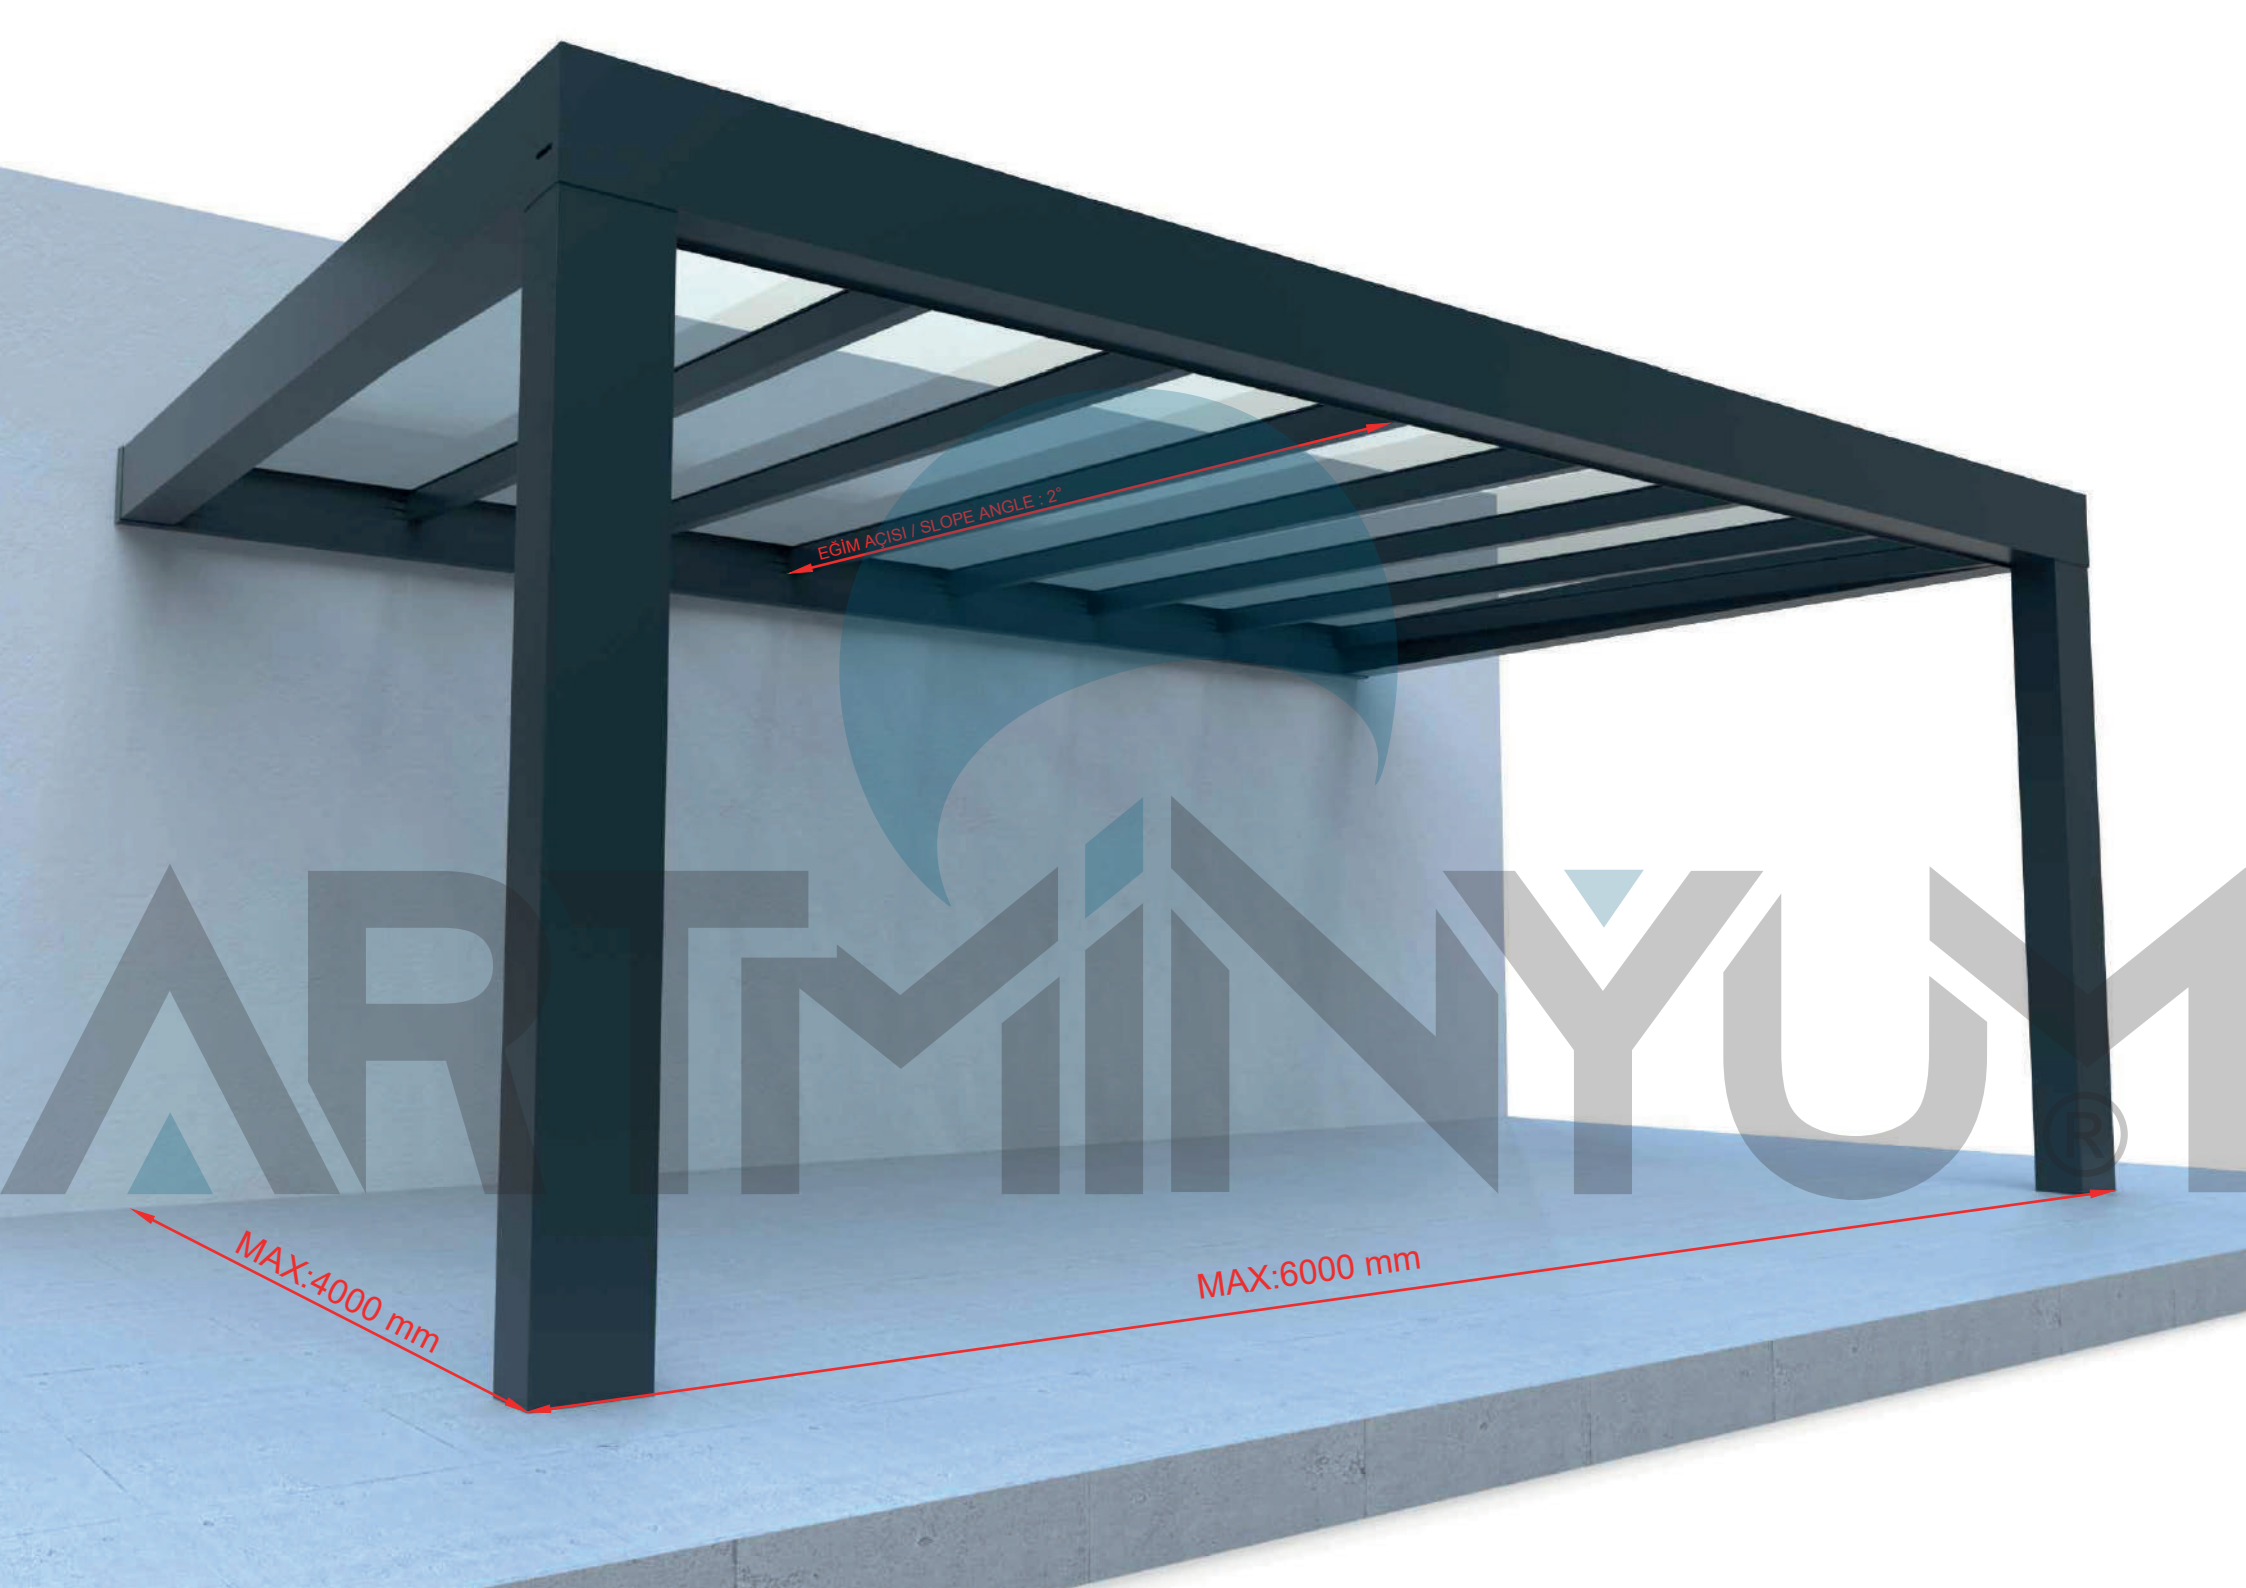

EĞİM AÇISI / SLOPE ANGLE : 2°

MAX:4000 mm

MAX:6000 mm

ARMINIYU