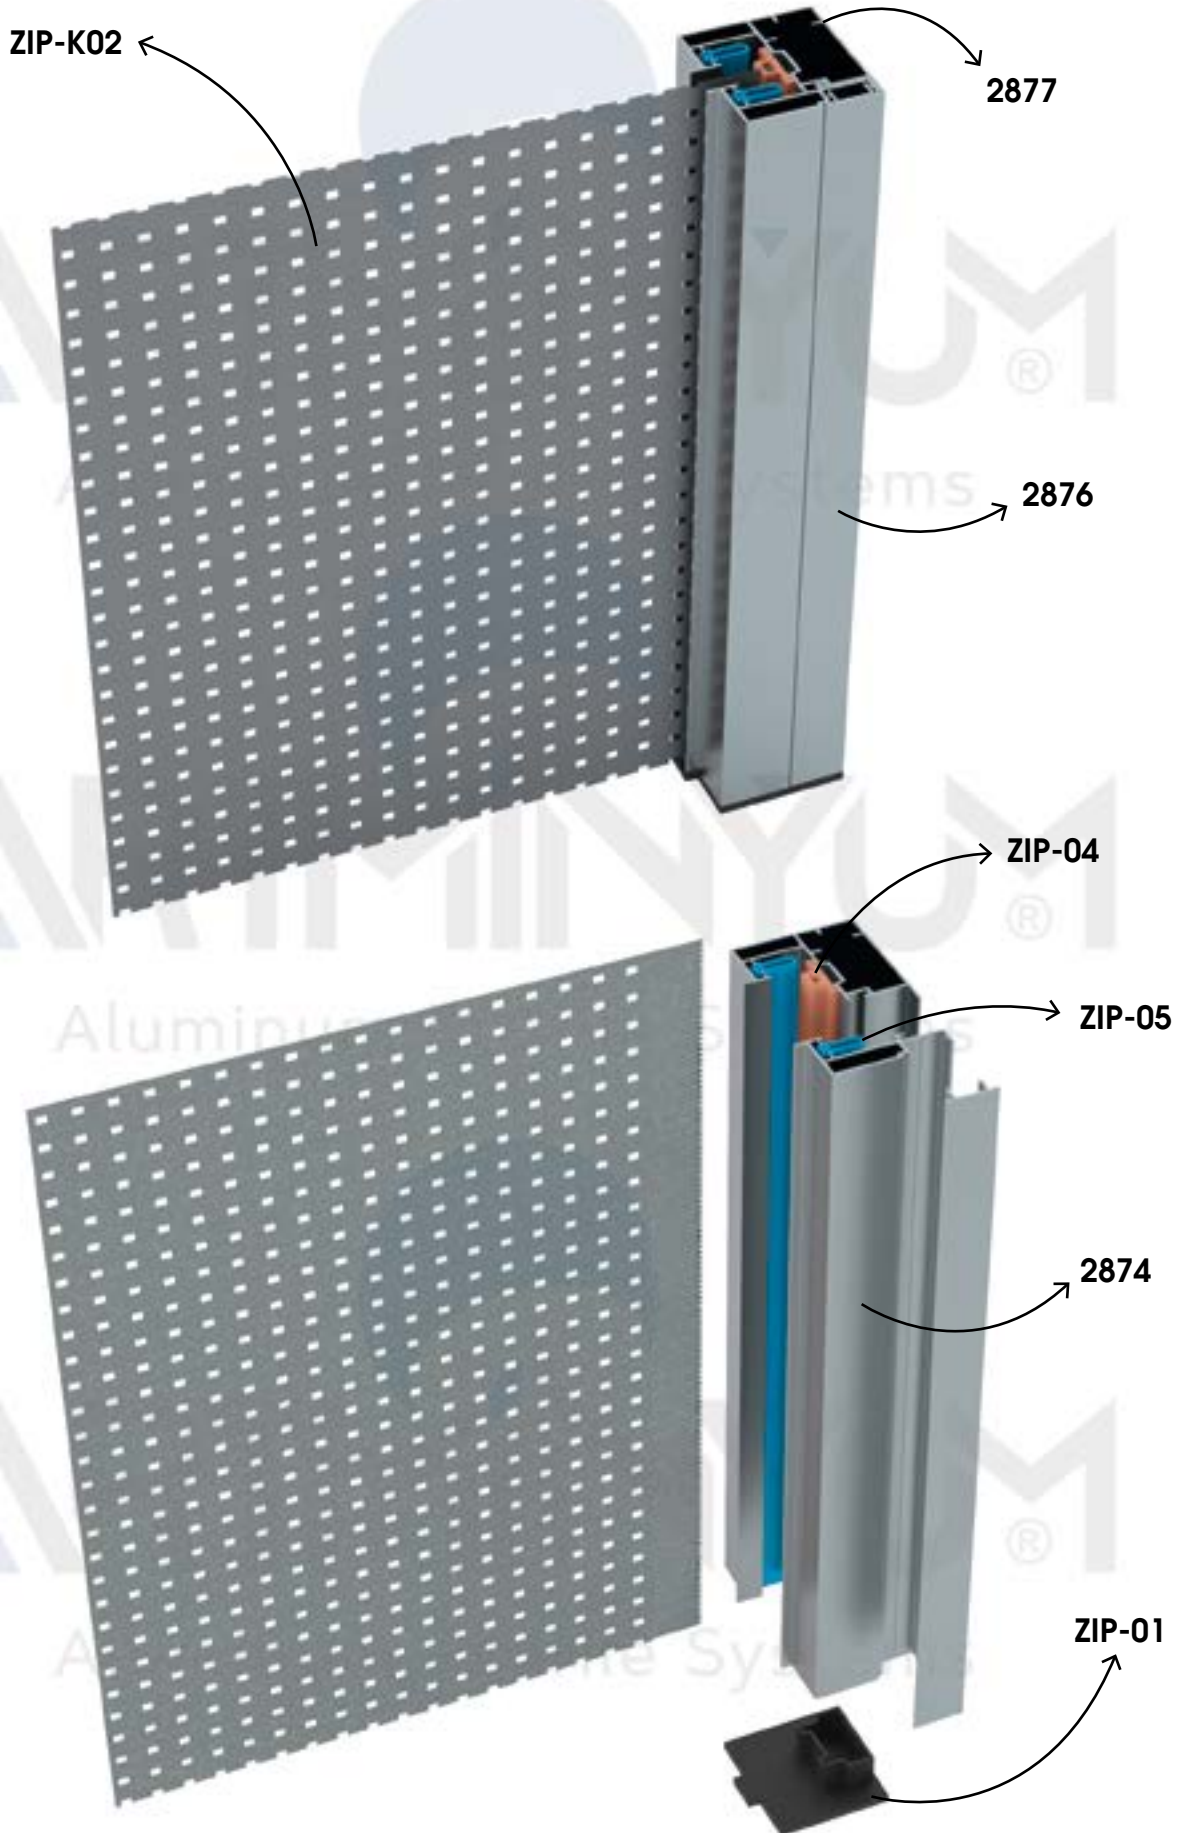

ZIP PERDE DİKME MONTAJI
ZIP CURTAIN SEWING ASSEMBLY