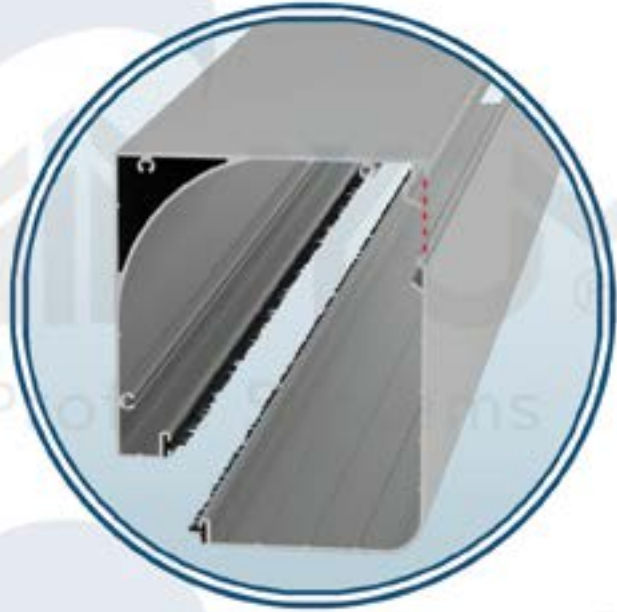

Code: ZIP-K03
Roll: 1

2878 - 2875
Motor Kutusu ve Kapağı
Engine Box and Cover

ZIP-K02
Zip Screen Kumaş Gri
Zip Screen Fabric Gray

2877
Dikme Profili
Sewing Profile

2937
Saçak Profili
Fringe Profile

ZIP PERDE MOTOR KUTUSU MONTAJI
ZIP CURTAIN MOTOR BOX ASSEMBLY