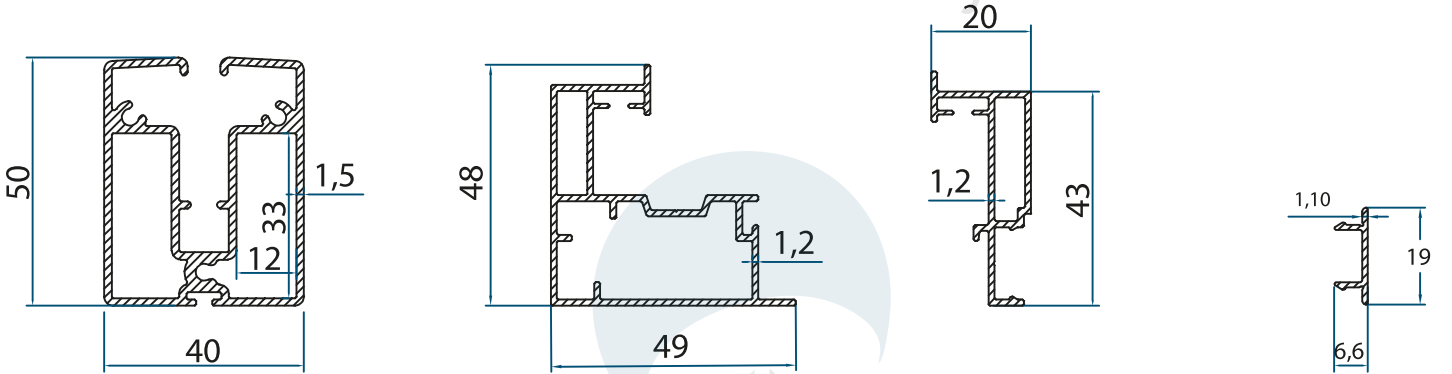

SAÇAK PROFİLİ
FRINGE PROFILE
2937
1.226 kg/m

DİKME PROFİLİ
SEWING PROFILE
2877
0.736 kg/m

DİKME PROFİLİ 2
SEWING PROFILE 2
2874
0.387 kg/m

DİKME VİDA KAPAĞI
SEWING SCREW COVER
2876
0.085 kg/m