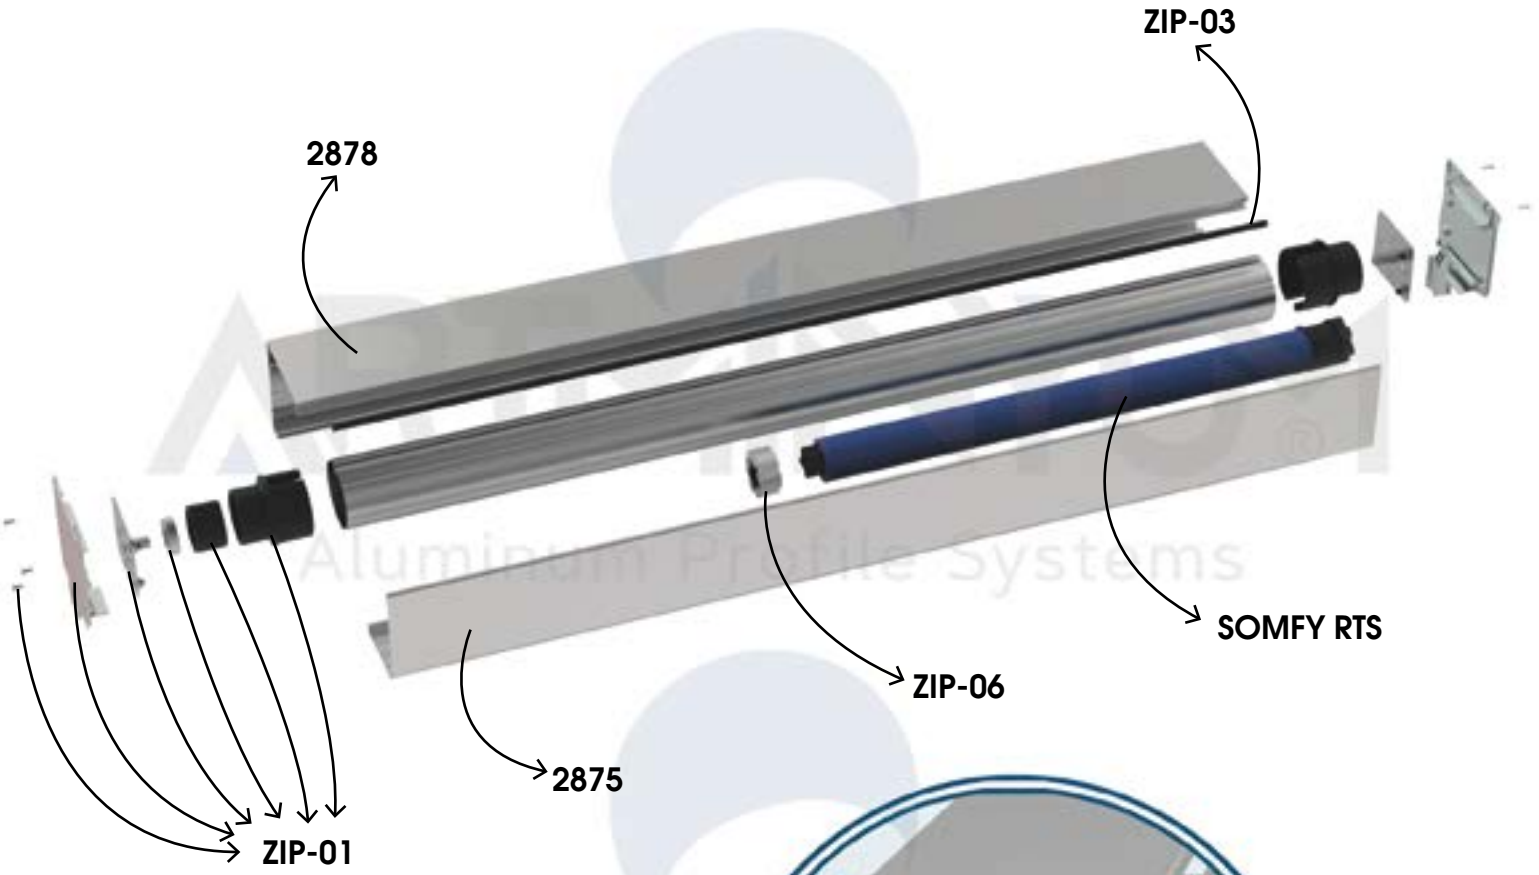

Code: ZIP-K03
Roll: 1

2878 - 2875
Motor Kutusu ve Kapağı
Engine Box and Cover

ZIP-K02
Zip Screen Kumaş Gri
Zip Screen Fabric Gray

2877
Dikme Profili
Sewing Profile

2937
Saçak Profili
Fringe Profile

ZIP PERDE MOTOR KUTUSU MONTAJI
ZIP CURTAIN MOTOR BOX ASSEMBLY